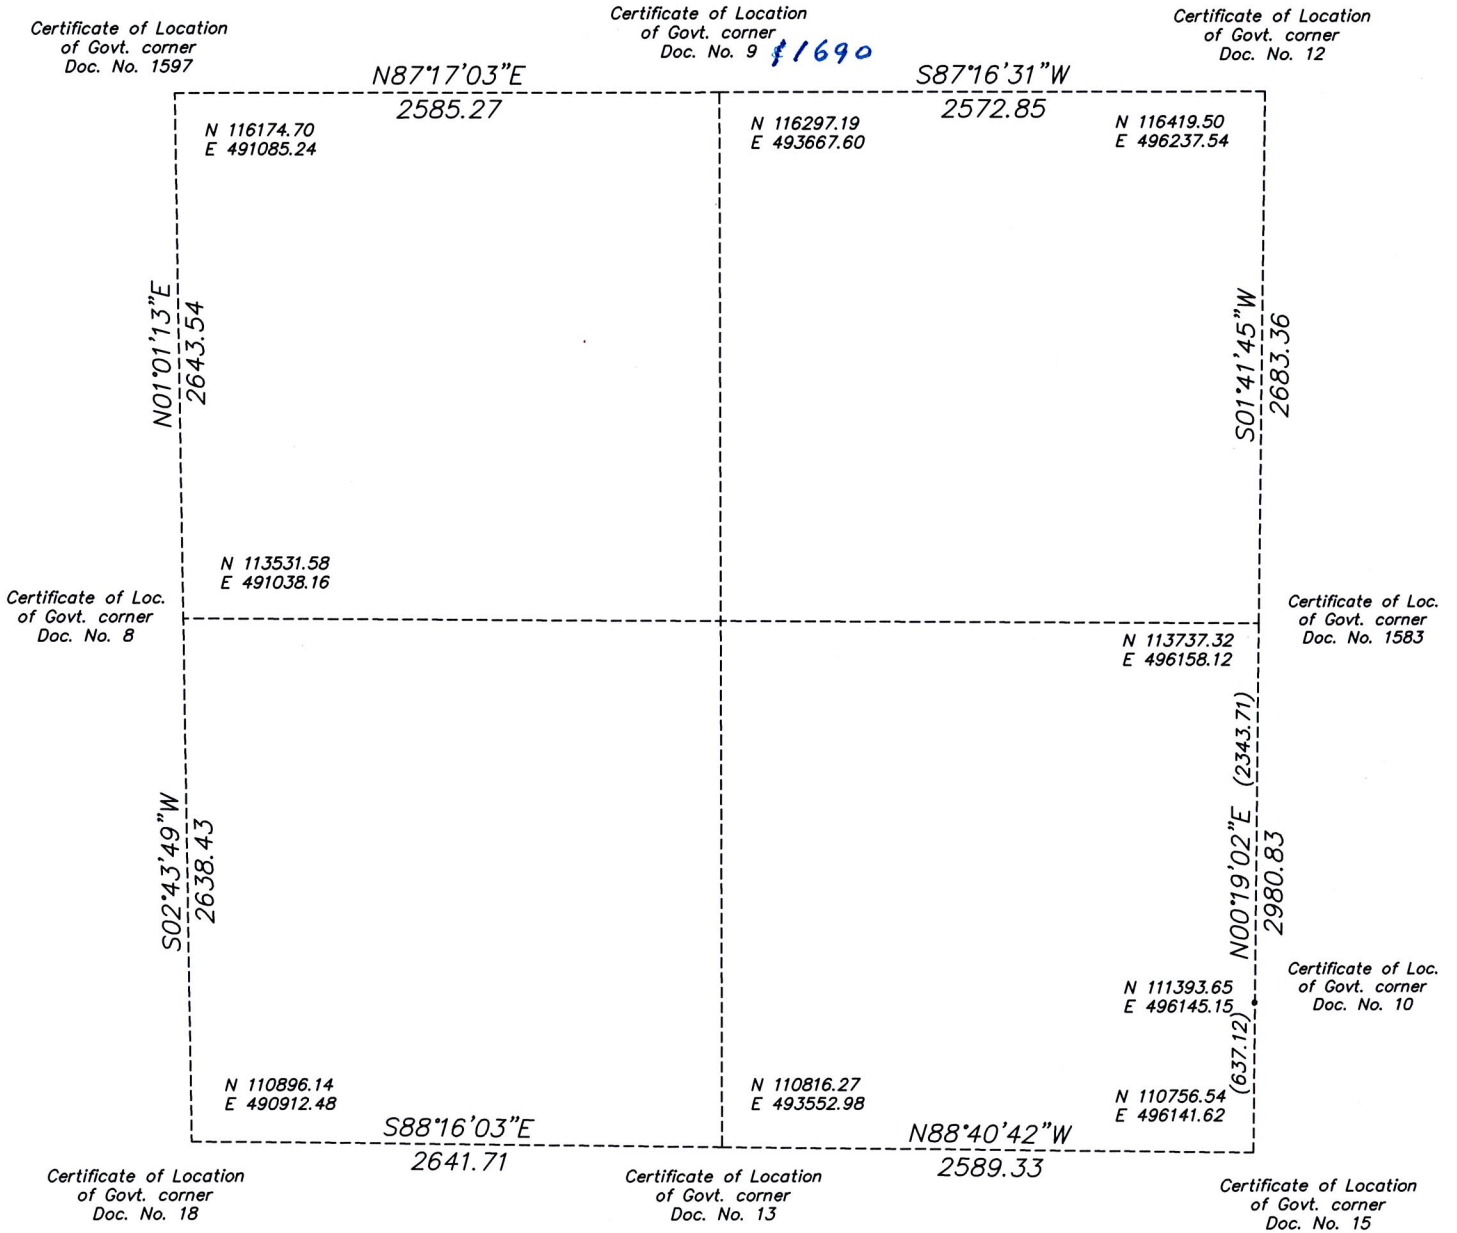

SECTION 24 TOWNSHIP 36, RANGE 27 GREENBUSH TOWNSHIP MILLE LACS COUNTY, MINNESOTA

COORDINATES SHOWN ARE BASED ON
NAD 83, 1996 ADJ.
MILLE LACS COUNTY COORDINATE SYSTEM

June, 2012

MILLE LACS COUNTY LAND SERVICES OFFICE
Milaca, Minnesota

FOR REFERENCE PURPOSES ONLY.
MILLE LACS COUNTY IS NOT RESPONSIBLE
FOR INACCURACIES HEREIN CONTAINED.